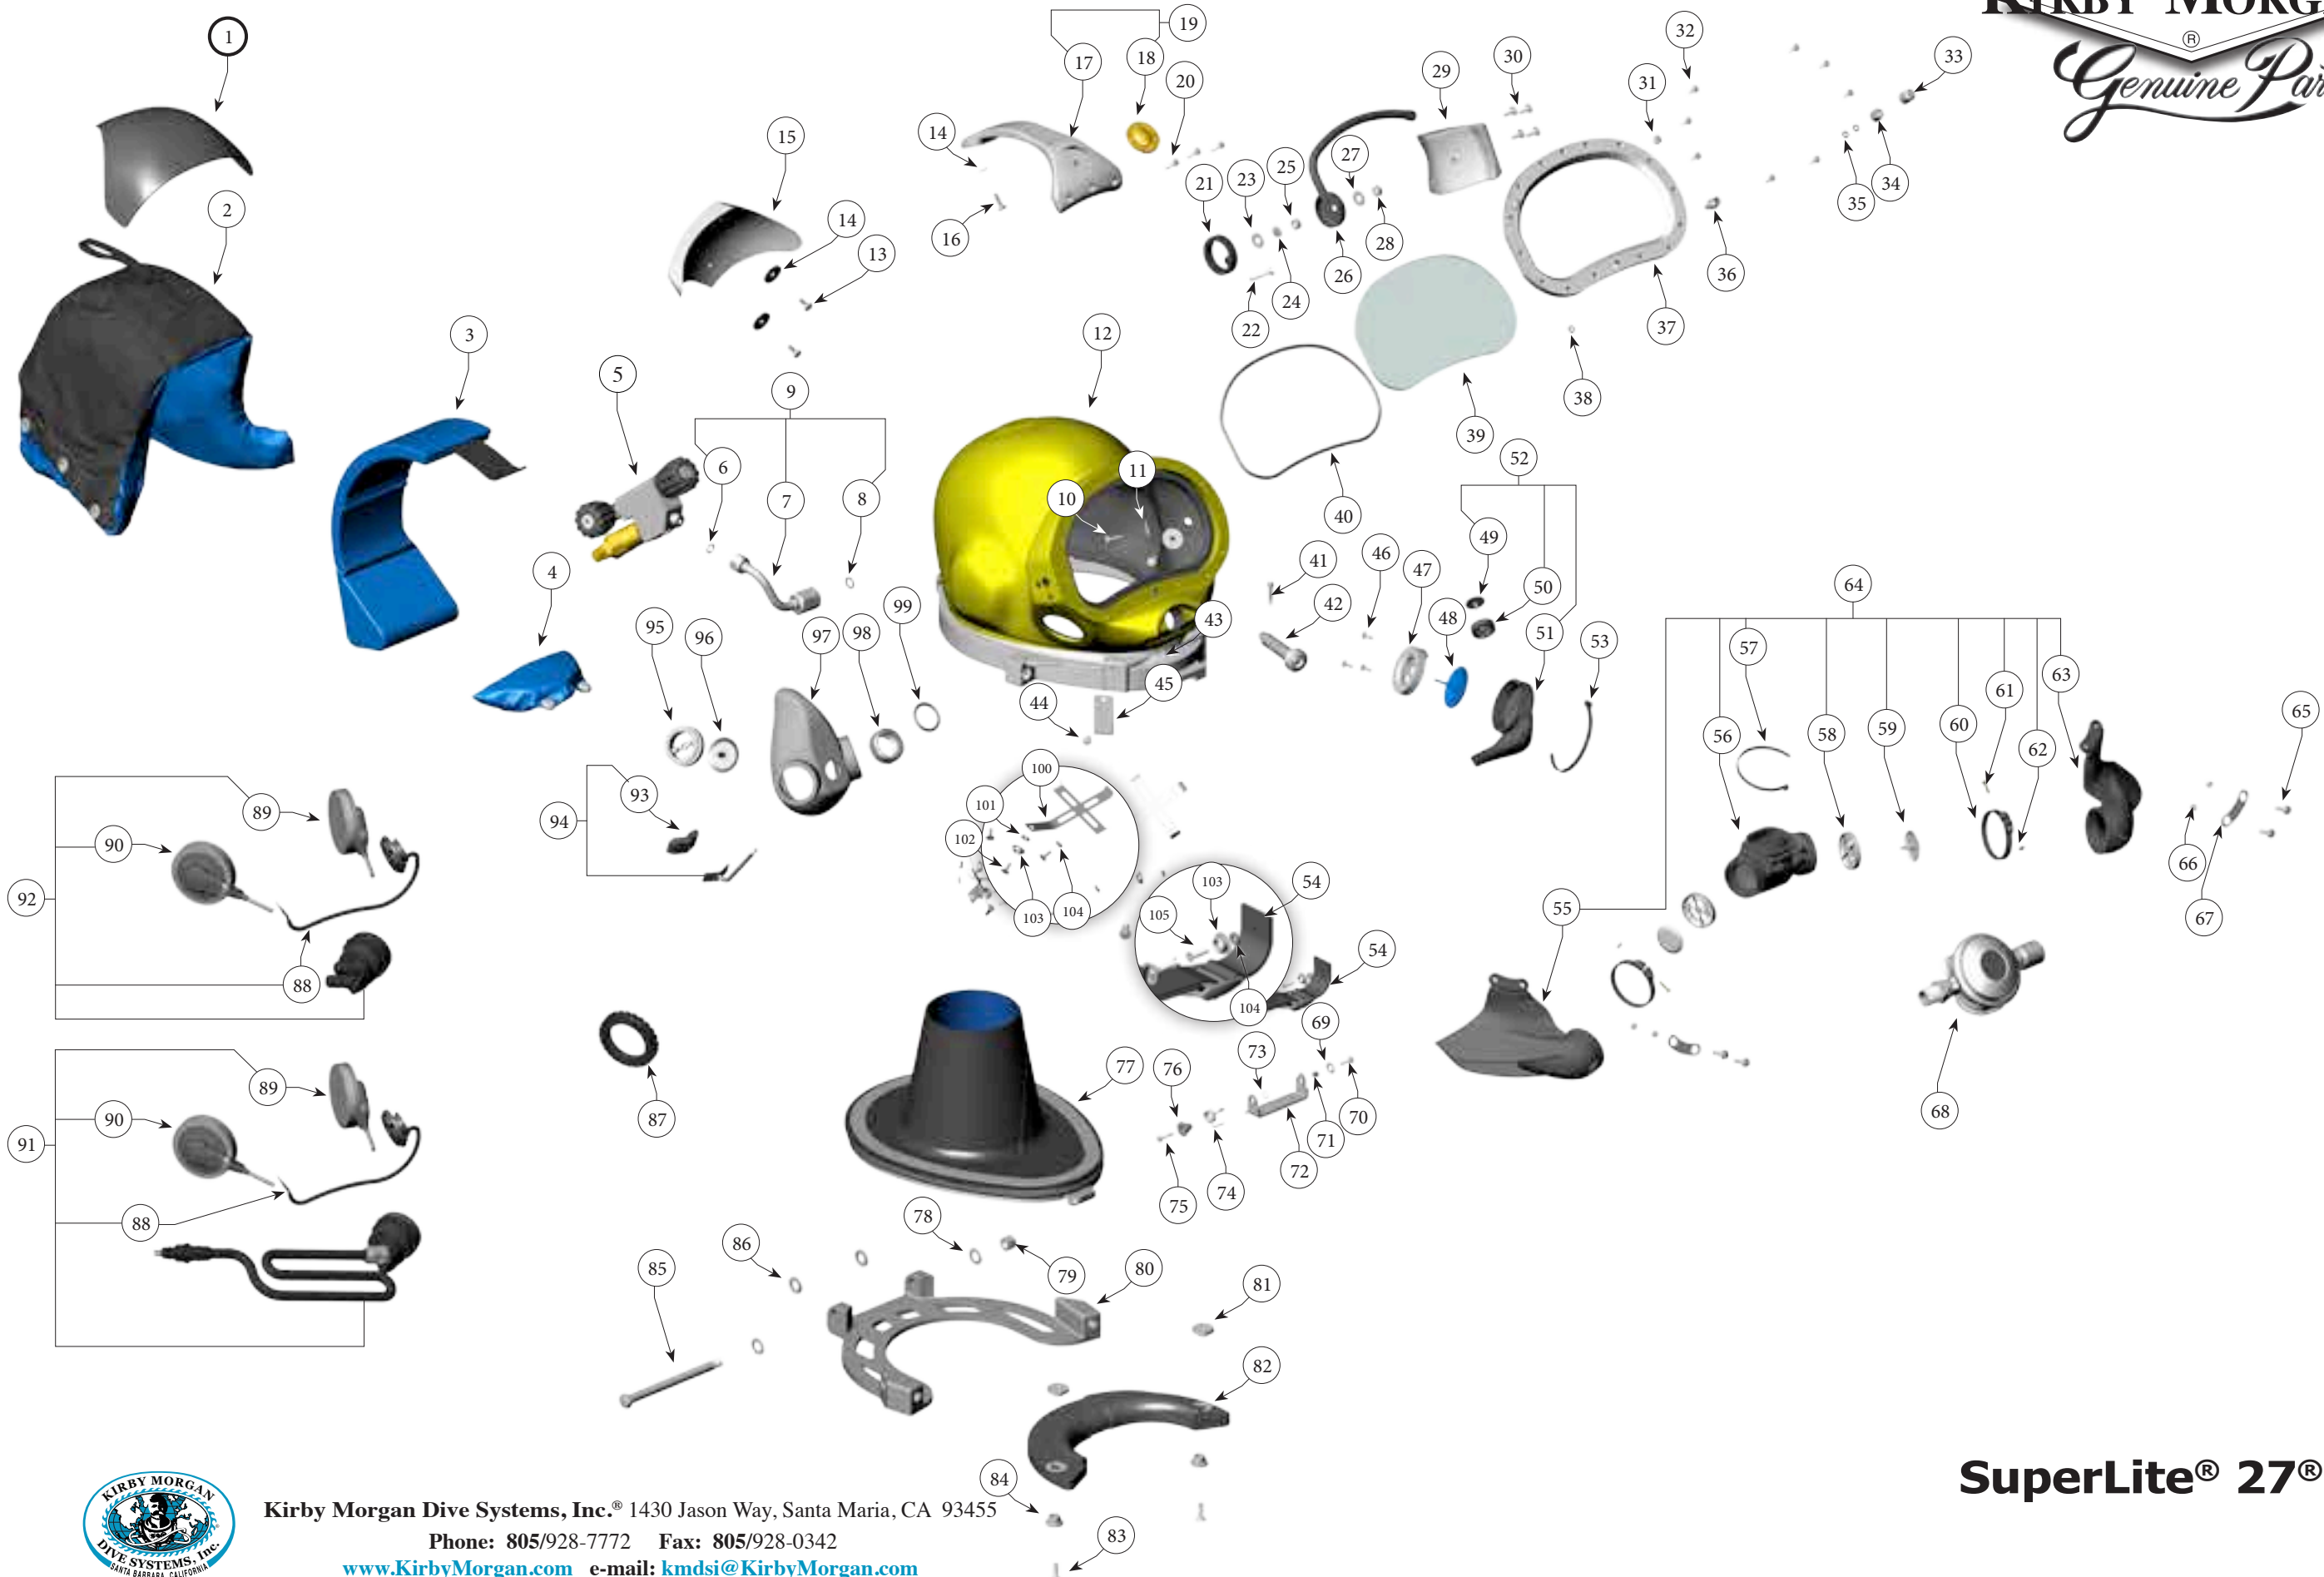

Location #	Part #	Description
36	550-116	Nose Block Guide
	550-249	Nose Block Guide, Brass
37	560-070	Port Retainer, w/#36
	560-071	Port Retainer, Brass, w/#36 Brass
38	510-010	O-ring
39	520-004	Face Port
40	510-260	O-ring, View Port
41	530-015	Screw
42	505-110	Sealed Pull Pin
43	530-032	Screw
44	530-059	Screw
45	540-059	Front Stand Off
46	530-032	Screw
47	550-350	Water Dump Body
48	510-557	Water Dump Valve, SL 27
49	810-025	Valve Purge
50	820-120	Valve Body, Purge
51	510-780	Water Purge Defector
52	505-726	Water Purge Deflector Assembly
53	520-042	Tie Wrap
54	505-111	Chin Strap Assembly Purchase 525-716 Kit
55	510-786	Starboard Whisker Wing
56	510-760	Quad Valve Exhaust Main Body
57	520-042	Tie Wrap
58	520-200	Whisker Exhaust Valve Insert
59	510-776	Exhaust Valve
60	520-118	Tri/Quad Valve Whisker Clamp
61	530-008	Brass Screw
62	530-009	Brass Nut
63	510-787	Port Whisker Wing
64	505-730	Quad Valve Exhaust Assembly
65	530-045	Screw
66	550-061	Spacer
67	540-015	Kidney Plate
68	505-069	SuperFlow® 350 Regulator Assembly Purchase 525-771 Kit
69	530-546	Washer for Swing Catch
70	530-035	Screw
71	550-061	Spacer
72	540-086	Swing Catch
73	520-167	Teflon® Washer for Swing Catch
74	535-825	Spring, Swing Catch
75	530-045	Screw
76	550-122	Spring Spacer

Location #	Part #	Description
77	505-100	Neck Ring Assembly, SL 27 (neoprene) Medium
78	530-545	Washer
79	530-028	Lock Nut
80	560-111	Locking Collar
81	550-113	Adjustment Nut, Neck Pad
82	520-098	Neck Pad
83	530-064	Screw
84	550-045	T-Washer
85	530-027	Hinge Bolt
86	520-165	Washer
87	320-026	Comm. Mount Nut
88	515-029	Microphone Assembly
89	515-019	Earphone, Left, 15.5"
90	515-018	Earphone, Right, 9"
91	515-024	Comm. Assembly w/MWP
92	515-023	Comm. Assembly w/Posts
93	510-575	Nose Block Pad
94	545-015	Nose Block Device Includes location #93
95	520-020	Valve Body
96	510-550	Valve, Oral Nasal
97	510-690	Oral Nasal Mask
	510-569	Oral Nasal Mask, Small (sold separately)
98	550-081	Nut, Regulator Mount
99	510-490	O-ring
100	540-054	Earphone Retainer
101	530-519	Washer
102	530-018	Screw
103	530-702	Snap
104	530-527	Washer
105	530-031	Screw

⚠ CAUTION

Use only Kirby Morgan original replacement parts. The use of other manufacturers' parts will interfere with the performance characteristics of your life support equipment and may jeopardize your safety. Additionally, any substitutions will void any warranties offered by KMDSI. When ordering spares, always insist on Kirby Morgan original parts.

Kirby Morgan Dive Systems, Inc.® 1430 Jason Way, Santa Maria, CA 93455
Phone: 805/928-7772 Fax: 805/928-0342
www.KirbyMorgan.com e-mail: kmdsi@KirbyMorgan.com

Kirby Morgan Dive Systems, Inc. 1430 Jason Way, Santa Maria, CA 93455
Phone: 805/928-7772 Fax: 805/928-0342
www.KirbyMorgan.com e-mail: kmdsi@KirbyMorgan.com

SuperLite® 27® Helmet